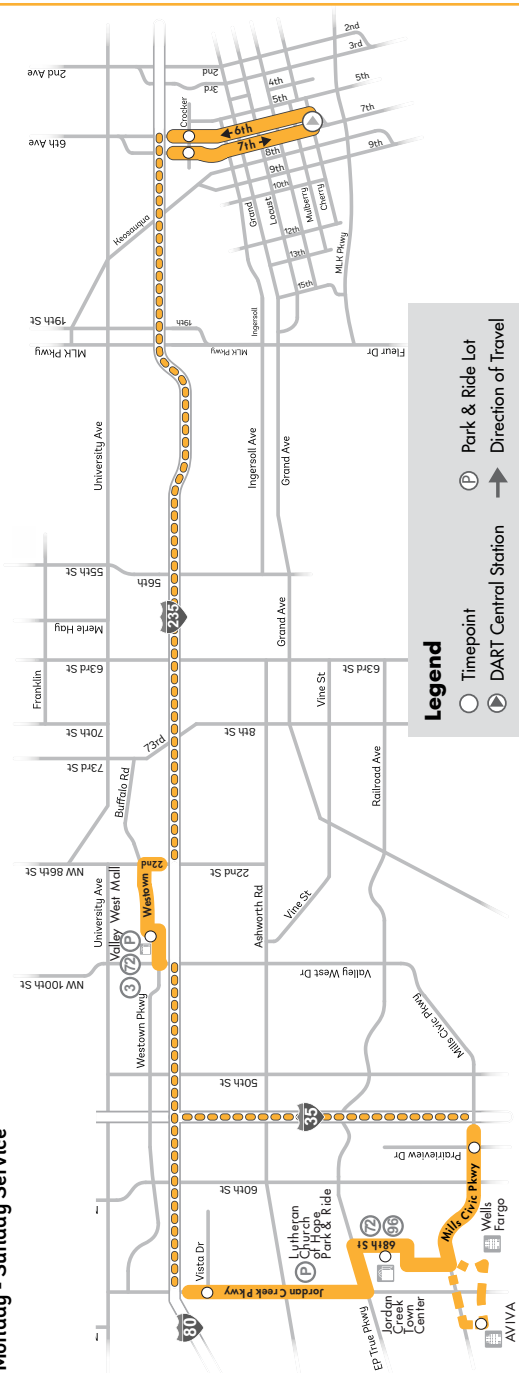

Route 52
Valley West/Jordan Creek Crosstown
Monday - Sunday Service

WESTBOUND-Outbound

Monday-Friday

Street Cross St	DART Central Station	6th Ave & Crocker St	Valley West Mall	Mills Civic Pkwy & S. Prairie View Dr	Wells Fargo AVIVA	Jordan Creek Pkwy & Vista Dr	Jordan Creek Town Center	
AM	6:15	6:19	6:31	6:39	6:45	----	6:53	
	6:45	6:49	7:01	7:09	7:15	----	7:23	
	7:15	7:19	7:32	7:40	7:47	----	7:54	
	7:45	7:49	8:03	8:11	8:18	----	8:25	
	8:15	8:19	8:33	8:41	8:48	----	8:55	
	8:45	8:49	9:03	9:11	9:18	----	9:25	
	9:45	9:49	10:03	----	----	10:11	10:17	
	10:45	10:49	11:03	----	----	11:11	11:17	
	11:45	11:49	12:03	----	----	12:11	12:17	
	PM	12:45	12:49	1:03	----	----	1:11	1:17
		1:45	1:49	2:03	----	----	2:11	2:17
2:15		2:20	2:34	----	----	2:42	2:48	
2:45		2:50	3:04	----	----	3:12	3:18	
3:15		3:20	3:34	----	----	3:42	3:48	
3:45		3:50	4:04	----	----	4:12	4:18	
4:15		4:21	4:36	----	----	4:44	4:51	
4:45		4:51	5:06	----	----	5:14	5:21	
5:15		5:21	5:36	----	----	5:44	5:51	
5:45		5:50	6:03	----	----	6:10	6:17	
6:15		6:19	6:32	----	----	6:39	6:46	
6:45	6:49	7:02	----	----	7:09	7:16		
7:45	7:49	8:02	----	----	8:09	8:16		

EASTBOUND-Inbound

Monday-Friday

Street Cross St	Jordan Creek Town Center	Jordan Creek Pkwy & Vista Dr	Wells Fargo AVIVA	Mills Civic Pkwy & S. Prairie View Dr	Valley West Mall	7th St & Crocker St	DART Central Station	
AM	6:00	6:08	----	----	6:17	6:28	6:33	
	6:30	6:38	----	----	6:47	6:58	7:03	
	7:00	7:08	----	----	7:17	7:30	7:35	
	7:30	7:38	----	----	7:47	8:00	8:05	
	8:00	8:08	----	----	8:17	8:30	8:35	
	8:30	8:38	----	----	8:47	9:00	9:05*	
	9:30	9:38	----	----	9:47	10:00	10:05*	
	10:25	----	----	10:32	10:42	10:55	11:00*	
	11:25	----	----	11:32	11:42	11:55	12:00*	
	PM	12:25	----	----	12:32	12:42	12:55	1:00*
		1:25	----	----	1:32	1:42	1:55	2:00*
2:25		----	----	2:32	2:42	2:55	3:00	
2:55		----	----	3:02	3:12	3:25	3:30	
3:30		----	3:37	3:44	3:54	4:07	4:12	
4:00		----	4:07	4:14	4:24	4:37	4:42	
4:30		----	4:37	4:44	4:54	5:07	5:12	
5:00		----	5:07	5:14	5:24	5:37	5:42	
5:30		----	5:37	5:44	5:54	6:07	6:12	
5:55		----	----	6:03	6:12	6:23	6:28	
6:25		----	----	6:33	6:42	6:53	6:58	
6:55	----	----	7:03	7:12	7:23	7:28		
7:25	----	----	7:33	7:42	7:53	7:58		

WESTBOUND-Outbound

Saturday & Sunday

Street Cross St	DART Central Station	6th Ave & Crocker St	Valley West Mall	Jordan Creek Pkwy & Vista Dr	Jordan Creek Town Center
AM	7:45	7:49	8:02	8:09	8:16
	8:45	8:49	9:02	9:09	9:16
	9:45	9:49	10:03	10:10	10:17
	10:45	10:49	11:03	11:10	11:17
	11:45	11:49	12:03	12:10	12:17
PM	12:45	12:49	1:03	1:10	1:17
	1:45	1:49	2:03	2:10	2:17
	2:45	2:49	3:03	3:10	3:17
	3:45	3:49	4:03	4:10	4:17
	4:45	4:49	5:03	5:10	5:17

EASTBOUND-Inbound

Saturday & Sunday

Street Cross St	Jordan Creek Town Center	Mills Civic Pkwy & S. Prairie View Dr	Valley West Mall	7th St & Crocker St	DART Central Station	
AM	8:25	8:33	8:42	8:53	8:59*	
	9:23	9:31	9:41	9:54	10:00*	
	10:23	10:31	10:41	10:54	11:00*	
	11:23	11:31	11:41	11:54	12:00*	
	PM	12:23	12:31	12:41	12:54	1:00*
1:23		1:31	1:41	1:54	2:00*	
2:23		2:31	2:41	2:54	3:00*	
3:23		3:31	3:41	3:54	4:00*	
4:23		4:31	4:41	4:54	5:00	
5:18	5:26	----	----	----	----