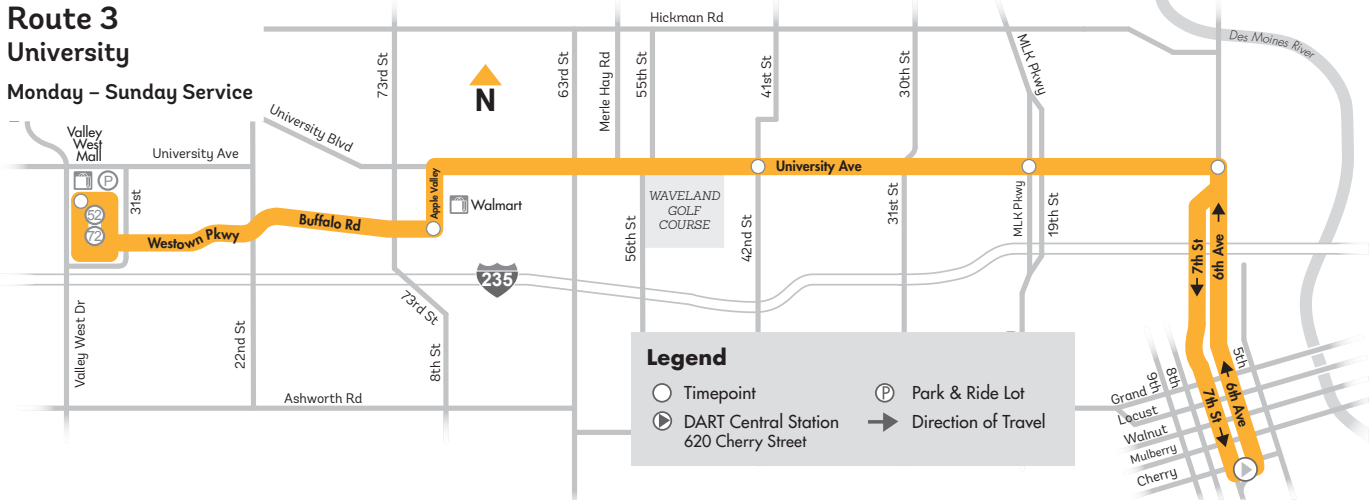

### Zone Fares

Downtown Loop (Cash only, No transfers issued).....	\$ .75
---	--------

*Applies to all routes going through downtown. You must begin and end your ride within the zone. Boundaries are: South of I-235 to Cherry/Court Ave. (including DART Central Station), East of W. 15th St. to E. 14th St.*

### Route Destinations ▼

Valley West Mall ▼

Windsor Heights Wal-Mart ▼

Drake University ▼

Dept. of Human Services ▼

Children & Family Services ▼

Downtown ▼

DART Central Station ▼

## WESTBOUND-Outbound Monday-Friday

Street Cross St	DART Central Station	University Ave & 6th Ave	University & ML King Parkway	University & 42nd St	Wal-Mart & Buffalo Rd	Valley West Mall
<b>AM</b>	6:00	6:06	6:10	6:15	6:23	6:29
	6:20	6:26	6:30	6:35	6:43	6:49
	6:40	6:46	6:50	6:55	7:04	7:11
	7:00	7:06	7:10	7:15	7:24	7:31
	7:20	7:26	7:30	7:35	7:44	7:51
	7:40	7:47	7:51	7:56	8:04	8:10
	8:00	8:07	8:11	8:16	8:23	8:29
	8:20	8:27	8:31	8:36	8:43	8:49
	8:40	8:47	8:51	8:56	9:03	9:09
	9:00	9:07	9:11	9:16	9:23	9:29
	9:30	9:37	9:41	9:47	9:55	10:01
	10:00	10:07	10:11	10:17	10:25	10:31
	10:30	10:37	10:41	10:47	10:55	11:01
	11:00	11:07	11:11	11:17	11:25	11:31
	11:30	11:37	11:41	11:47	11:55	12:01
<b>PM</b>	12:00	12:07	12:11	12:17	12:25	12:31
	12:30	12:37	12:41	12:47	12:55	1:01
	1:00	1:07	1:11	1:17	1:25	1:31
	1:30	1:37	1:41	1:47	1:55	2:01
	2:00	2:07	2:11	2:17	2:25	2:31
	2:30	2:38	2:42	2:48	2:57	3:03
	3:00	3:08	3:12	3:18	3:27	3:34
	3:20	3:28	3:32	3:38	3:47	3:54
	3:40	3:48	3:52	3:58	4:07	4:14
	4:00	4:08	4:12	4:18	4:27	4:34
	4:20	4:28	4:32	4:38	4:47	4:54
	4:40	4:49	4:53	4:59	5:10	5:19
	5:00	5:09	5:13	5:19	5:29	5:38
	5:20	5:29	5:33	5:40	5:48	5:56
	5:40	5:48	5:52	5:58	6:06	6:13
	6:15	6:21	6:25	6:30	6:38	6:45
	6:45	6:51	6:55	7:00	7:08	7:15
	7:45	7:50	7:53	7:58	8:05	8:11
	8:45	8:50	8:53	8:58	9:05	9:11
	9:45	9:50	9:53	9:57	10:04	10:10
	10:45	10:50	10:53	10:57	11:04	11:10