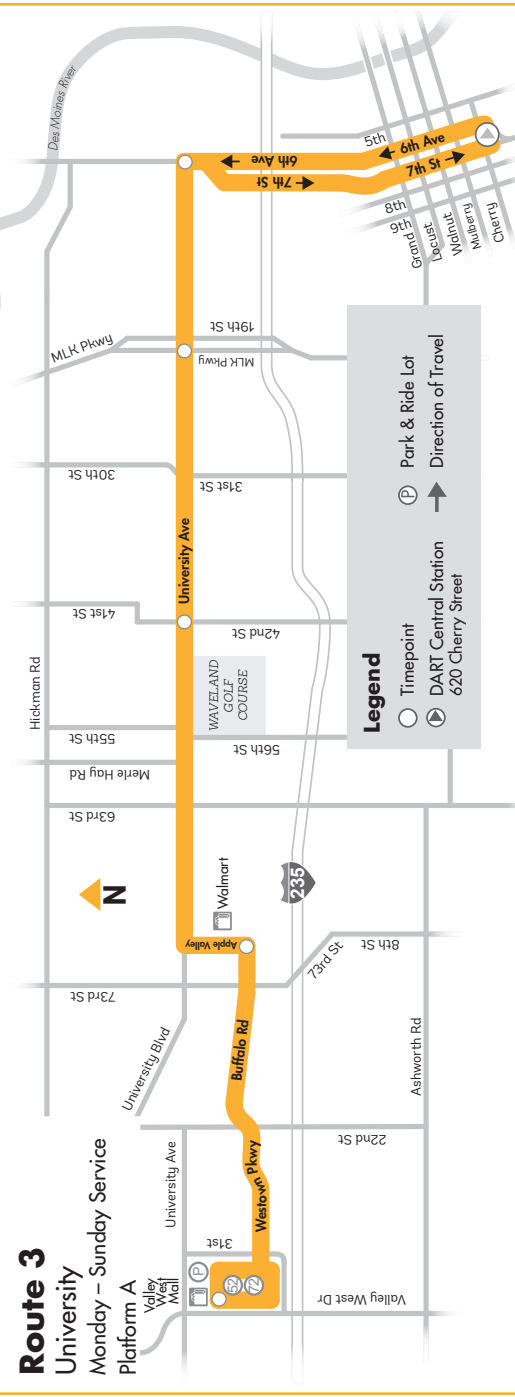

Applies to all routes going through downtown. You must begin and end your ride within the zone. Boundaries are: South of I-235 to Cherry/Court Ave. (including DART Central Station), East of W. 15th St. to E. 14th St.

Platform A

WESTBOUND-Outbound

Monday-Friday

Street Cross St	DART Central Station	University Ave & 6th Ave	University & ML King Parkway	University & 42nd St	Wal-Mart & Buffalo Rd	Valley West Mall
AM	6:00	6:06	6:10	6:15	6:23	6:29
	6:20	6:26	6:30	6:35	6:43	6:49
	6:40	6:46	6:50	6:55	7:04	7:11
	7:00	7:06	7:10	7:15	7:24	7:31
	7:20	7:26	7:30	7:35	7:44	7:51
	7:40	7:47	7:51	7:56	8:04	8:10
	8:00	8:07	8:11	8:16	8:23	8:29
	8:20	8:27	8:31	8:36	8:43	8:49
	8:40	8:47	8:51	8:56	9:03	9:09
	9:00	9:07	9:11	9:16	9:23	9:29
	9:30	9:37	9:41	9:47	9:55	10:01
	10:00	10:07	10:11	10:17	10:25	10:31
	10:30	10:37	10:41	10:47	10:55	11:01
	11:00	11:07	11:11	11:17	11:25	11:31
	11:30	11:37	11:41	11:47	11:55	12:01
PM	12:00	12:07	12:11	12:17	12:25	12:31
	12:30	12:37	12:41	12:47	12:55	1:01
	1:00	1:07	1:11	1:17	1:25	1:31
	1:30	1:37	1:41	1:47	1:55	2:01
	2:00	2:07	2:11	2:17	2:25	2:31
	2:30	2:38	2:42	2:48	2:57	3:04
	3:00	3:08	3:12	3:18	3:27	3:34
	3:20	3:28	3:32	3:38	3:47	3:54
	3:40	3:48	3:52	3:58	4:07	4:14
	4:00	4:08	4:12	4:18	4:27	4:34
	4:20	4:28	4:32	4:38	4:47	4:53
	4:40	4:49	4:53	4:59	5:10	5:18
	5:00	5:09	5:13	5:19	5:29	5:37
	5:20	5:29	5:33	5:40	5:50	5:57
	5:40	5:48	5:52	5:58	6:06	6:13
	6:15	6:21	6:25	6:30	6:38	6:45
	6:45	6:51	6:55	7:00	7:08	7:15
	7:45	7:50	7:53	7:58	8:05	8:11
	8:45	8:50	8:53	8:58	9:05	9:11
	9:45	9:50	9:53	9:57	10:04	10:10
	10:45	10:49	10:51	10:55	11:01	11:07