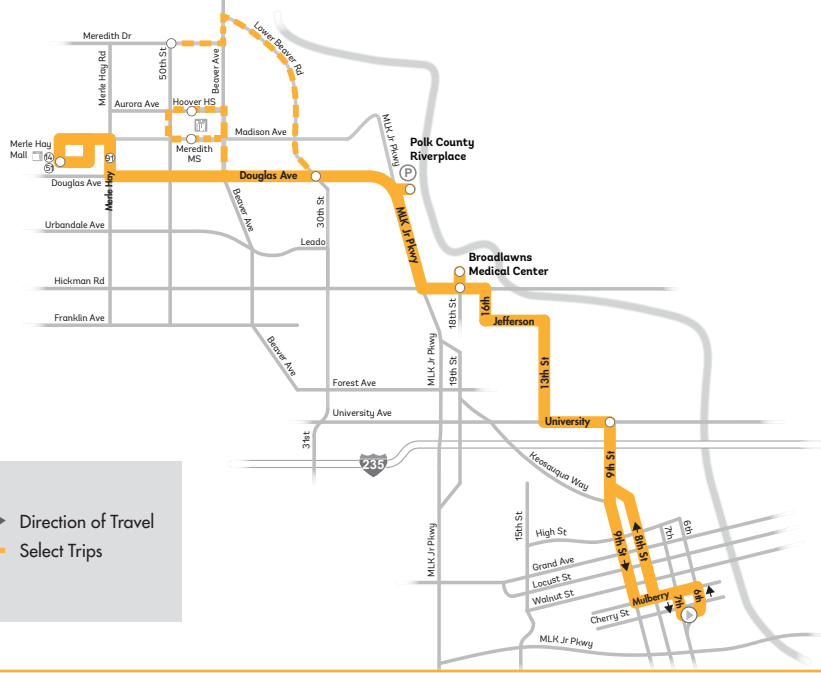

Applies to all routes going through downtown. You must begin and end your ride within the zone. Boundaries are: South of I-235 to Cherry/Court Ave. (including DART Central Station), East of W. 15th St. to E. 14th St.

Ride for a Reason

All Trips

Accessible

Route 16 Douglas Ave

Monday – Sunday Service

Legend

- Timepoint
- DART Central Station 620 Cherry Street
- Park & Ride Lot
- Direction of Travel
- Select Trips

NORTHBOUND-Outbound

SAT – Trips operate on Saturdays only. SUN – Trips operate on Sundays only.

SOUTHBOUND-Inbound

Saturday & Sunday

Street Cross St	Merle Hay Mall	Douglas & Lower Beaver	Hickman & 18th	9th St & University	DART Central Station
AM SAT	7:15	7:21	7:28	7:34	7:40 *
SAT & SUN	8:15	8:21	8:28	8:34	8:40 *
	9:15	9:21	9:28	9:34	9:40 *
	10:14	10:21	10:28	10:34	10:40 *
	11:14	11:21	11:28	11:34	11:40 *
PM	12:14	12:21	12:28	12:34	12:40 *
	1:14	1:21	1:28	1:34	1:40 *
	2:14	2:21	2:28	2:34	2:40 *
	3:14	3:21	3:28	3:34	3:40 *
	4:14	4:21	4:28	4:34	4:40 *
	5:14	5:21	5:28	5:34	5:40 *
SUN	6:10	6:17	6:24	6:30	6:35
SAT	6:14	6:21	6:28	6:34	6:40 *
	7:14	7:21	7:28	7:34	7:40 *
	8:14	8:21	8:28	8:34	8:40 *
	9:14	9:21	9:28	9:34	9:40 *