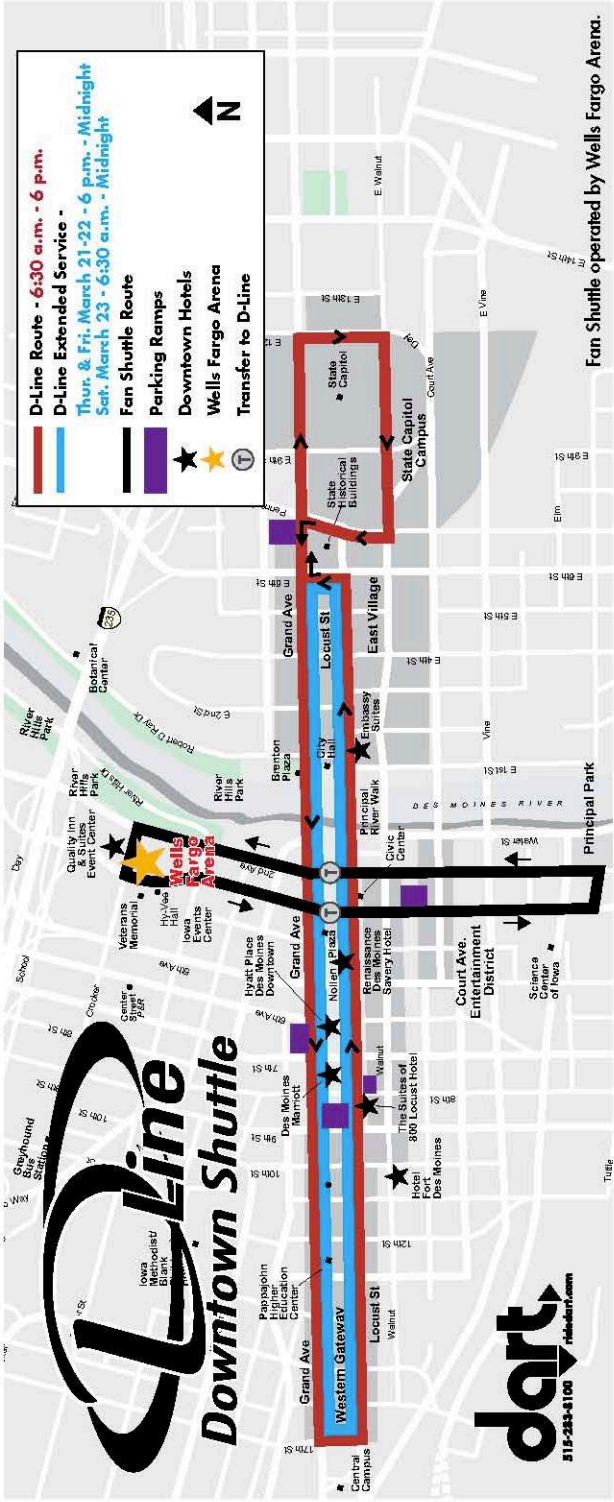

2013 NCAA Wrestling Tournament

March 21-23, 2013

FREE

Shuttle Service

March 21-23, 2013

6:30 a.m. - Midnight

Check out the map for routing and specific times.

Hop on at any D-Line stop, located at every block, along the shuttle route! The D-Line operates from the State Capitol to the Western Gateway. Shuttle runs every 10 minutes.

515-283-8100 ▶ ridedart.com

D-Line Downtown Shuttle

D-Line Route - 6:30 a.m. - 6 p.m.

D-Line Extended Service -
Thur. & Fri. March 21-22 - 6 p.m. - Midnight
Sat. March 23 - 6:30 a.m. - Midnight

Fan Shuttle Route

Parking Ramps

Downtown Hotels

Wells Fargo Arena

Transfer to D-Line

Fan Shuttle operated by Wells Fargo Arena.